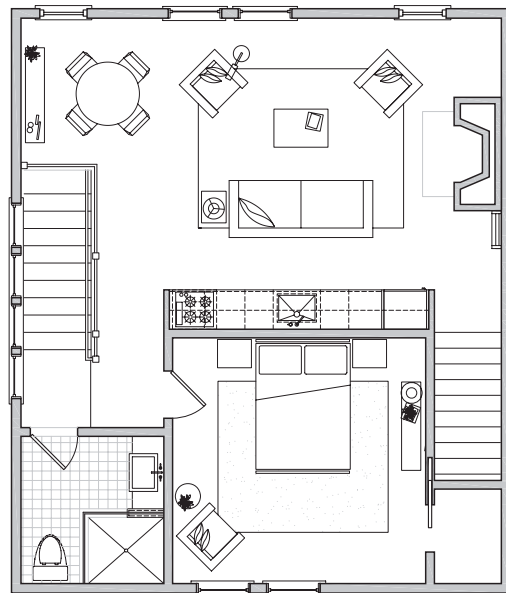

AMENITIES

- 800 SF
- One Bedroom
- One Full Bathroom
- Living Room
- Dining Room
- Kitchen
- Fireplace
- Washer and Dryer
- Complimentary Wi-Fi

2ND FLOOR 