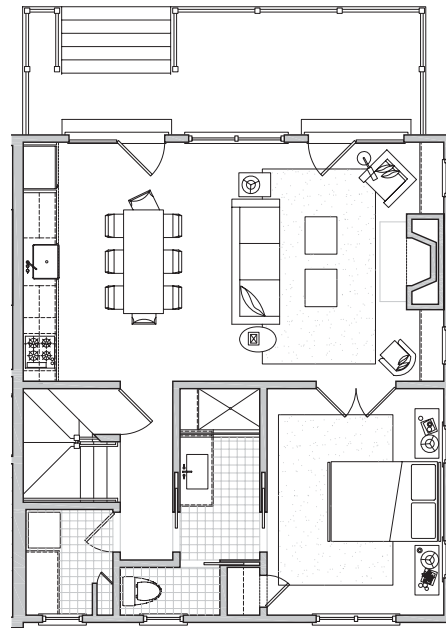

HARBORVIEW

NANTUCKET

QUINTESSENTIAL NANTUCKET LIVING

FAIR WIND

This handsome and gracious two-story residence offers beautiful views across the compound to lush gardens and the harbor beyond.

AMENITIES

- 1,285 SF
- Two Bedrooms
- Two Full Bathrooms
- Living Room
- Dining Room
- Kitchen
- Fireplace
- Washer and Dryer
- Complimentary Wi-Fi
- Pet Friendly

1ST FLOOR

2ND FLOOR