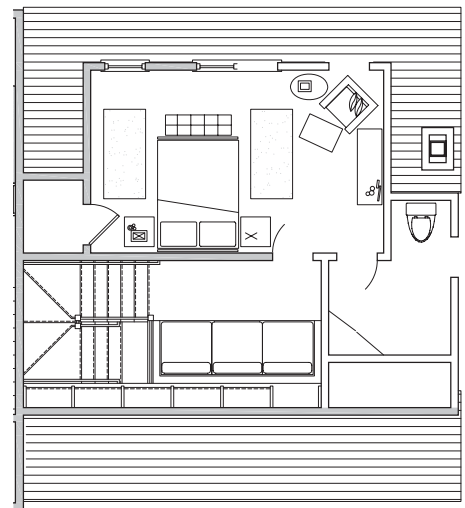

HARBORVIEW

NANTUCKET

QUINTESSENTIAL NANTUCKET LIVING

FAIR WIND

This handsome and gracious two-story residence offers beautiful views across the compound to lush gardens and the harbor beyond.

AMENITIES

- 1,285 SF
- Two Bedrooms
- Two Full Bathrooms
- Living Room
- Dining Room
- Kitchen
- Fireplace
- Washer and Dryer
- Complimentary Wi-Fi
- Pet Friendly

1ST FLOOR

2ND FLOOR