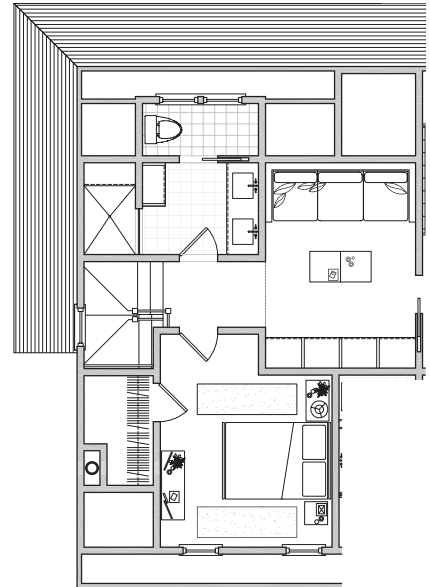

HARBORVIEW

NANTUCKET

QUINTESSENTIAL NANTUCKET LIVING

CROW'S NEST

A light-filled residence with views of both Monomoy and Brant Point from its expansive balcony.

AMENITIES

- 1,695 SF
- Two Bedrooms
- Two Full Bathrooms
- Living Room
- Dining Room
- Kitchen
- Fireplace
- Terrace
- Washer and Dryer
- Complimentary Wi-Fi

2ND FLOOR

3RD FLOOR