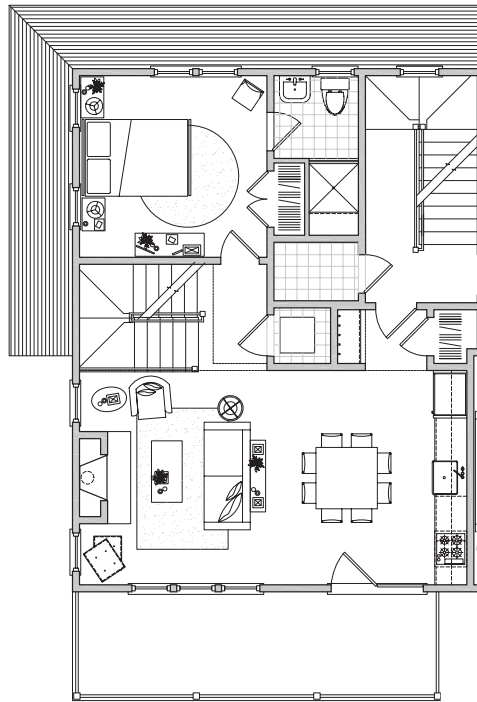

HARBORVIEW

NANTUCKET

QUINTESSENTIAL NANTUCKET LIVING

CROW'S NEST

A light-filled residence with views of both Monomoy and Brant Point from its expansive balcony.

AMENITIES

- 1,695 SF
- Two Bedrooms
- Two Full Bathrooms
- Living Room
- Dining Room
- Kitchen
- Fireplace
- Terrace
- Washer and Dryer
- Complimentary Wi-Fi

2ND FLOOR

3RD FLOOR